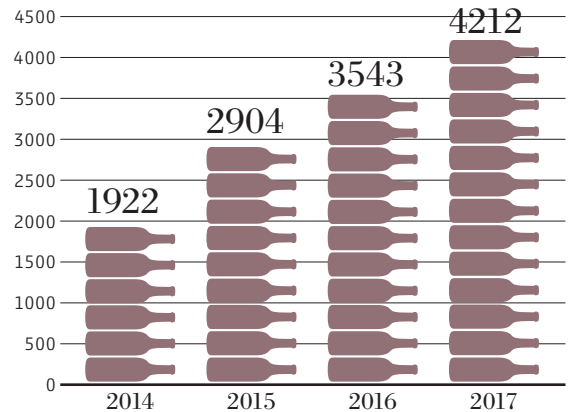

日本女性によるワイン審査会、Japan Women's Wine Awardsは“輝く女性のワインを探して!”をスローガンに、「ワイン市場の活性化に貢献する」、「日本の食卓に合うワインを探すお手伝いをする」、「ワイン業界で働く女性の活躍の場を広げる」という、3つの大きな目標を掲げてこれからも進んでまいります。

引き続き業界関係者そして多くの皆様のご支援を賜りたく何卒お願い申し上げます。

The Result of "SAKURA" Japan Women's Wine Awards

A transition of the number of entry

エントリー数推移

Number of the awards

受賞数

The 4th SAKURA

Japan Women's Wine Awards 2017

The biggest International Wine Competition in Japan

The 4th international wine competition, “Sakura” Japan Women’s Wine Awards 2017, took place from January 28th to February 1st. In five days, 406 female wine professionals judged 4,212 items from 37 countries by blind tasting. Total of 1,872 items won the awards. From the beginning of this competition it was executed in collaboration with FOODEX JAPAN, organizer of the largest food and beverage trade fair in Japan. The Award Ceremony will be held at the opening day of FOODEX JAPAN 2017. Also, all the award-winning wines will be showcased in three locations during the exhibition.