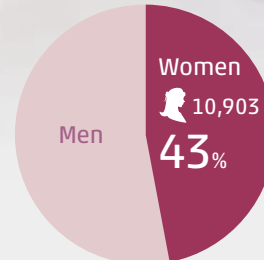

Wine consumption in Japan is growing

Sommelier

There are 25,175 persons of sommelier certified by the Japan Sommelier Association (JSA), among of which 43% are female sommelier.

Total 25,175 Women 10,903